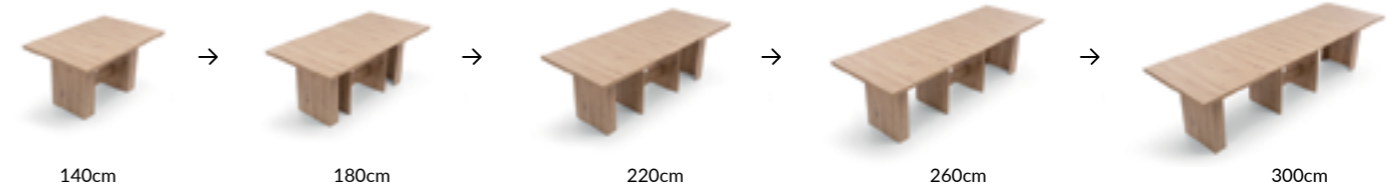

Five-stage table extension from 140 to 300cm length

table
MWST01
→/↑/↗
140-300/75,7/90cm

chair
MODERN O106
Leg colour: Oak
Fabric: Navy Blue Houndstooth

chair
MODERN O107
Leg colour: Oak
Fabric: Deep Navy Blue

Robust construction
made of laminated
chipboard

table
LYOT04
 matches the Lyon White collection
 →/↑/↗
 160-200/76,6/90cm

Table top, drawer elements, legs:
 laminated chipboard
 Additional top concealed in the table.