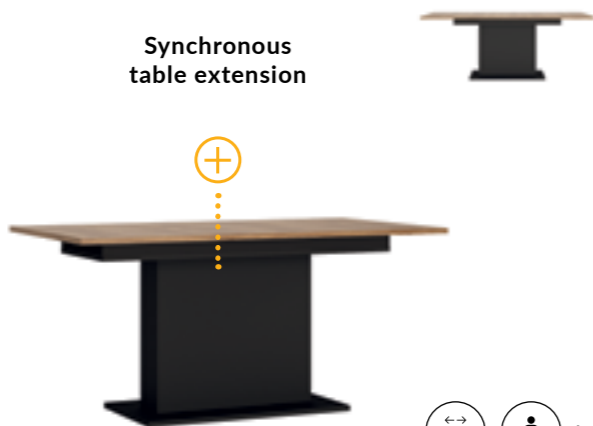

Oak Catania / Black Pearl

▲
chair
SNAP S113
→/↑/↗
49/85/55cm

Leg colour: Oak
Fabric: Speckled Black