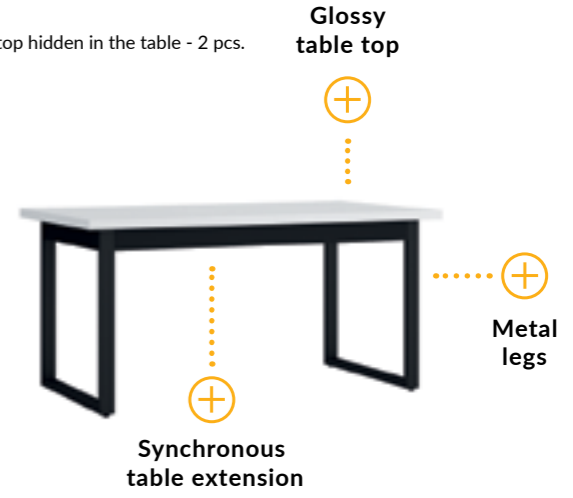

Additional top hidden in the table - 2 pcs.

White Gloss /
 Black Pearl / Black (legs)

table
MWST04
 matches the Brolo collection
 →/↑/↗
 160-240/78,3/90cm

Table top, drawer elements:
 laminated chipboard
 Legs: metal