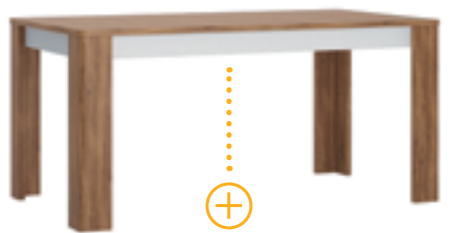

Synchronous
table extension

Oak Stirling Bright / Alpine White

4-8

table
ZINT02
matches the Zingaro collection
→/↑/↗
160-200/75,9/90cm

Table top, side elements,
legs: chipboard
Additional top concealed in the table.